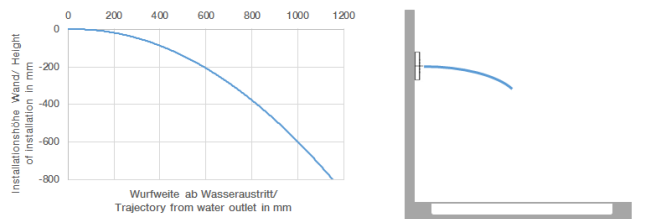

# WATER BAR Concealed body spray FlowReduce - Champagne (22kt Gold)

IMO

36 517 979

- HORIZONTAL RAIN, max. flow rate 6 l/min (at 3 bar)
- with anti-scale system
- cover plate 240 x 60 mm
- 1/2" connection
- This product can help a building meet the requirements of Green Building Rating Systems, e.g. LEED®, BREEAM®, DGNB

## Required miscellaneous

- xGRID Installation track 555 mm -** 12 360 970 90

36 517 979

mm [inches]

**Flow rate chart**

**Trajectory diagram**

36 517 979